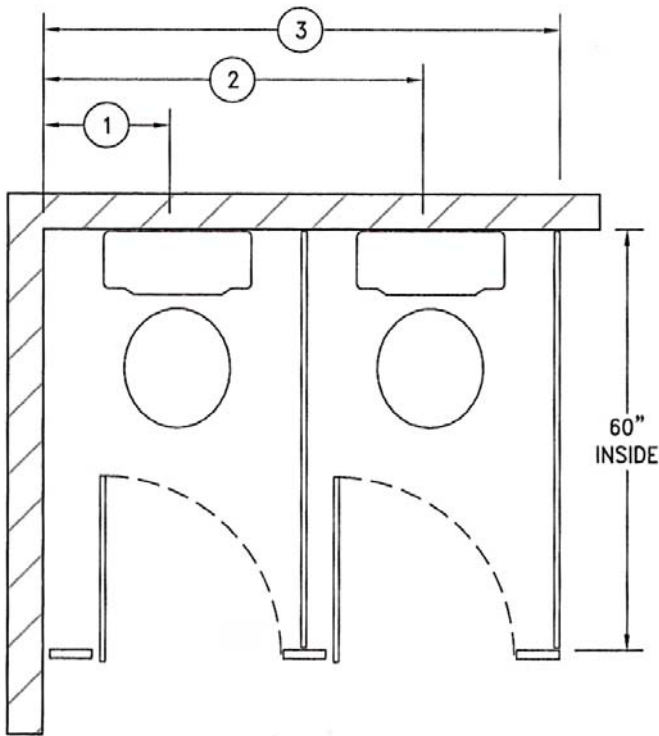

Contact Name _____ Phone _____
Company Name _____ FAX _____
Job Address _____

TWO END STALLS WALL LEFT

- Normal stalls are about 36" wide but it depends on toilet centers. Minimum stall width is 30"
- Normal door size is around 24"
- Check the right side for anything in the way – entrance door, vanity etc

MARK MEASUREMENTS HERE – DO ALL IN INCHES

- 1 LEFT WALL TO TOILET ONE CENTER _____
2 LEFT WALL TO TOILET TWO CENTER _____
2 SPACE AVAILABLE FOR TWO STALLS _____

FAX us your Restroom Layout for a quote. We will help with layout.
FAX 727.572.7665