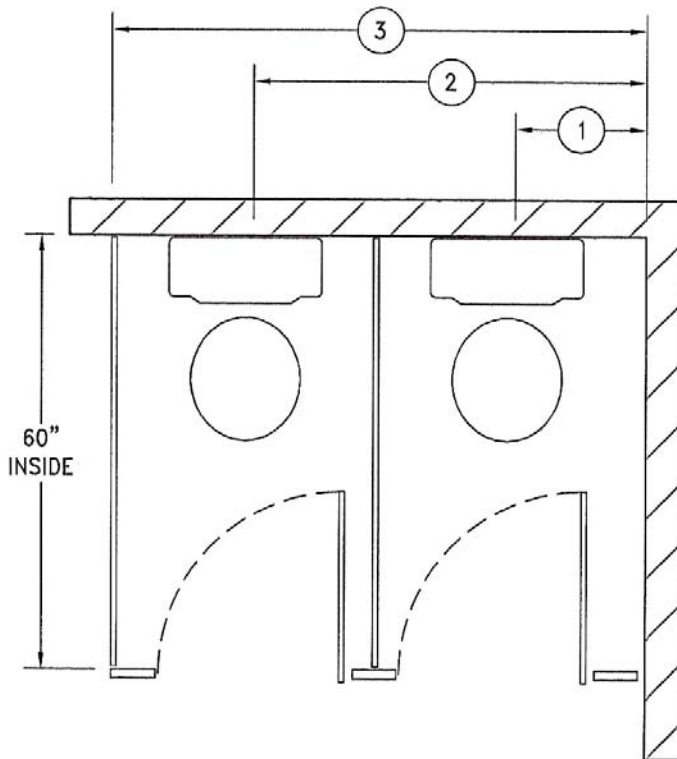

Contact Name _____ Phone _____
Company Name _____ FAX _____
Job Address _____

TWO END STALLS WALL RIGHT

- Normal stalls are about 36" wide but it depends on toilet centers. Minimum stall width is 30"
- Normal door size is around 24"
- Check the left side for anything in the way – entrance door, vanity etc

MARK MEASUREMENTS HERE – DO ALL IN INCHES

- 1 RIGHT WALL TO TOILET ONE CENTER _____
2 RIGHT WALL TO TOILET TWO CENTER _____
2 SPACE AVAILABLE FOR TWO STALLS _____

FAX us your Restroom Layout for a quote. We will help with layout.
FAX 727.572.7665