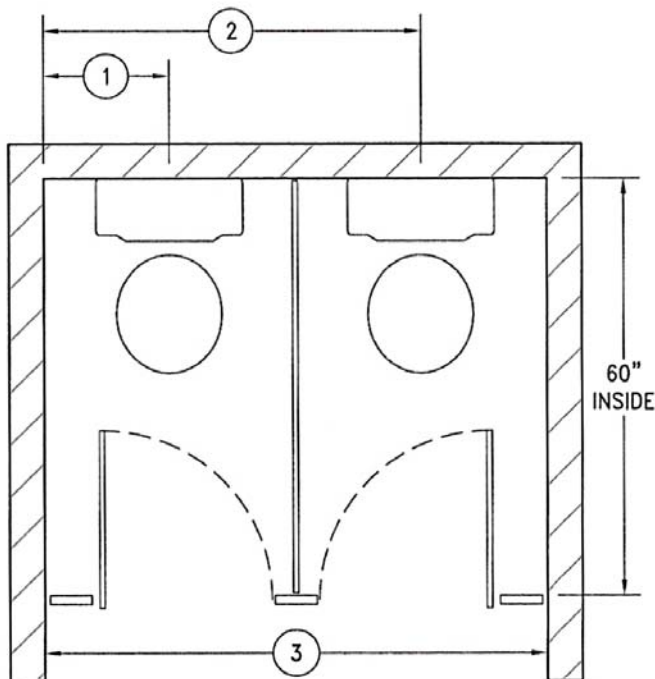

## TEE ALCOVE STALLS

- Alcove is normally 72" to 84" wide
- If alcove is larger than 84", stall will require an extra panel.
- Normal door size is around 24"

### MARK MEASUREMENTS HERE – DO ALL IN INCHES

- 1 LEFT WALL TO TOILET ONE CENTER \_\_\_\_\_  
2 LEFT WALL TO TOILET TWO CENTER \_\_\_\_\_  
3 ALCOVE WIDTH \_\_\_\_\_

**FAX us your Restroom Layout for a quote. We will help with layout.**  
FAX 727.572.7665